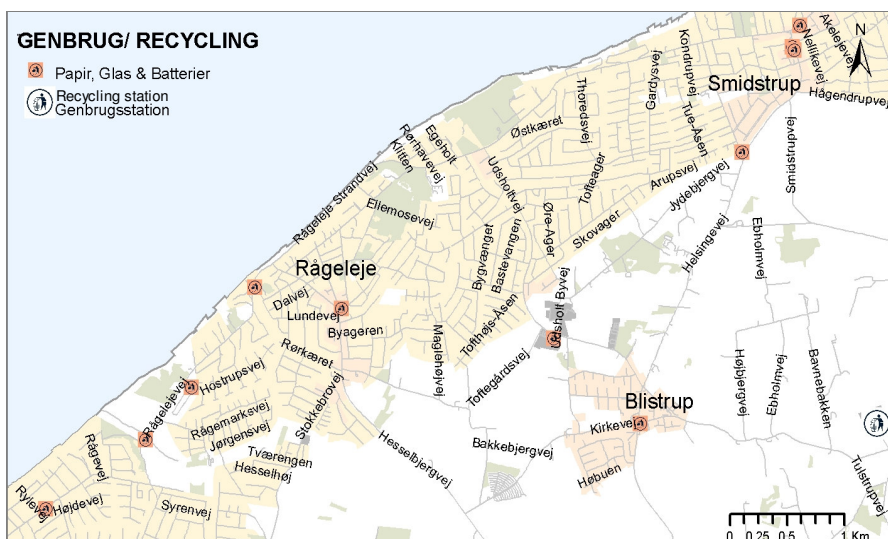

Vejby og Tisvilde

Helsingør

Dronningmølle

Smidstrup, Rågeleje og Blistrup

Household waste

Household waste can be thrown in the summer house garbage bin. Household waste is what remains, when you have sorted out all recyclable items.