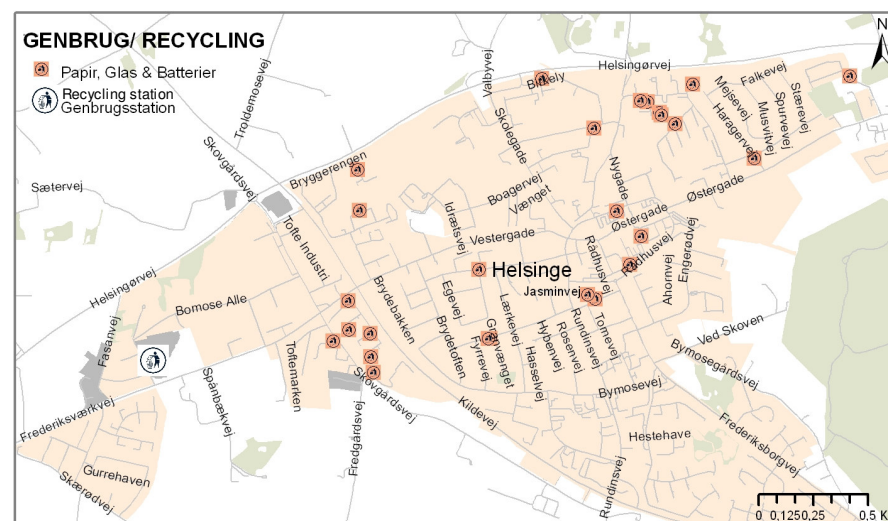

Vejby og Tisvilde

Helsingør

Dronningmølle

Smidstrup, Rågeleje og Blistrup

Household waste

Household waste can be thrown in the summer house garbage bin. Household waste is what remains, when you have sorted out all recyclable items.

Recycling centers

Recycling center SOUTH, Industrivej 4, 3200 Helsingør
 Recycling center NORTH, Bøgebjergvej 84, 3230 Græsted

Opening Hours:

April 1st – September 30th: 9 am to 6 pm

Oktober 1st – March 31st: 9 am to 5 pm